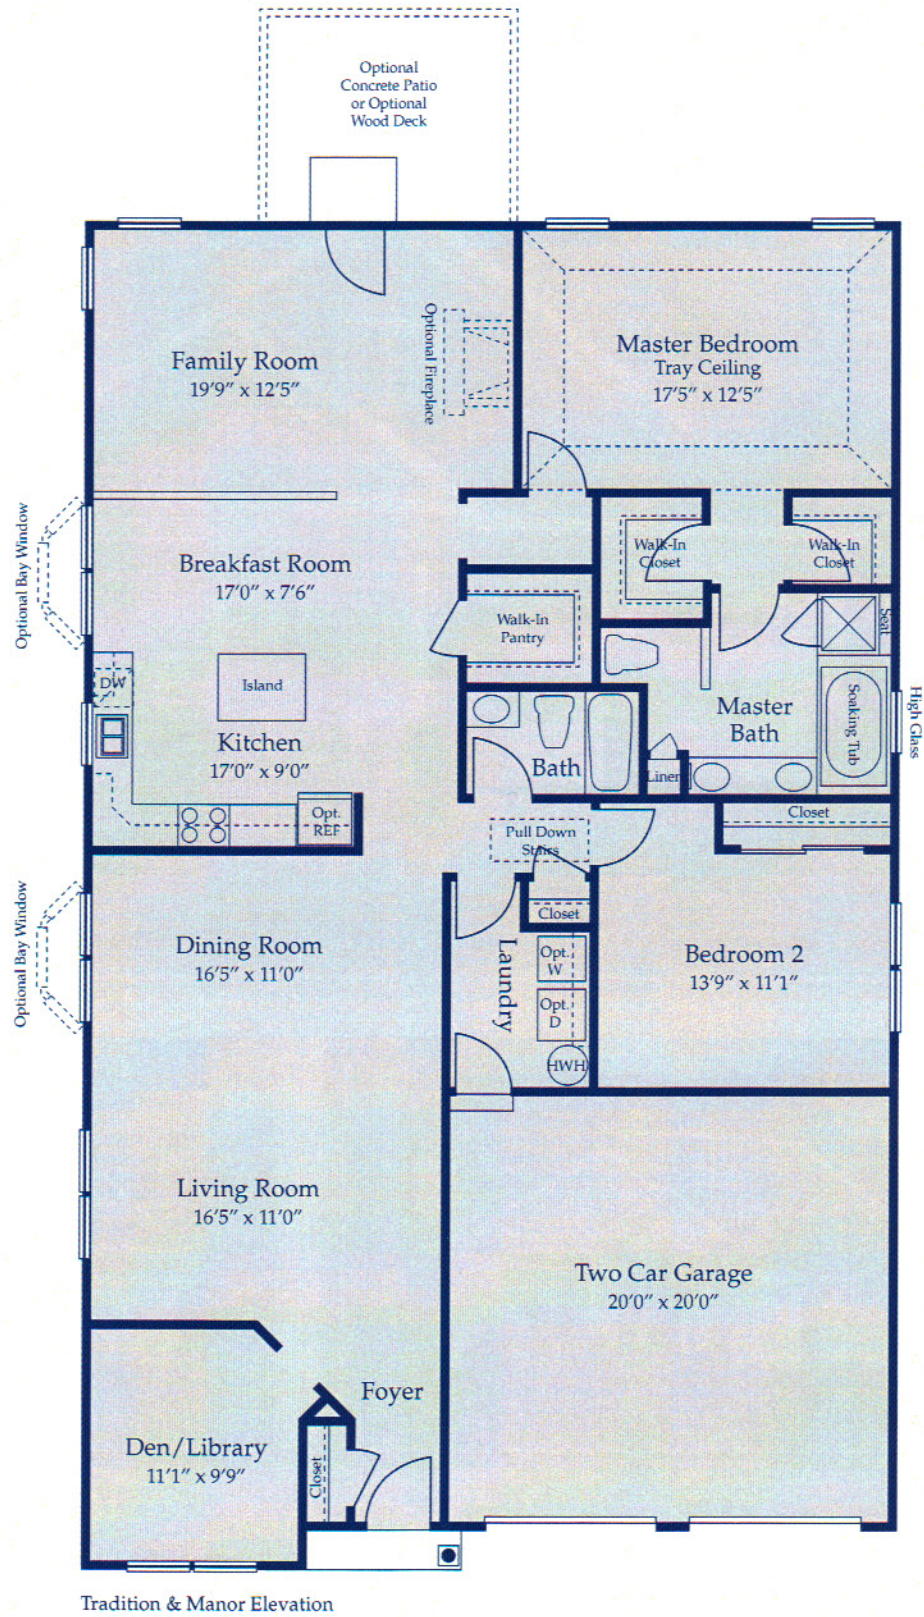

THE DEERFIELD

1,931 SQUARE FEET | 2 BEDROOMS | 2 BATHS
FAMILY ROOM | 2 CAR GARAGE

COTTAGE

ESTATE

MANOR

ELEVATIONS SHOWN MAY INCLUDE OPTIONAL UPGRADES.
SEE SALES ASSOCIATE FOR DETAILS.

D·R·HORTON®
America's Builder

THE DEERFIELD

1,931 SQUARE FEET | 2 BEDROOMS | 2 BATHS | FAMILY ROOM | 2 CAR GARAGE

Grande Elevation

Tradition & Manor Elevation

All dimensions and configurations are approximate and are subject to change without notice. Elevations may vary. No warranty of representations, express or implied, is made as to the dimensional accuracy of the information contained herein and same is submitted subject to errors, omissions, change in price or other conditions. Window, door and optional chimney locations may vary according to elevations. © 2013 D.R. Horton, Inc. DRH 6/13